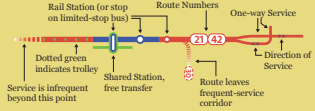

# AN UNOFFICIAL SEPTA FREQUENT-SERVICE MAP

On weekdays between 7:30am and 6pm,  
this corridor is served at least every...

- 10 Minutes
- 12 Minutes

Map 1.0 (December 2011)