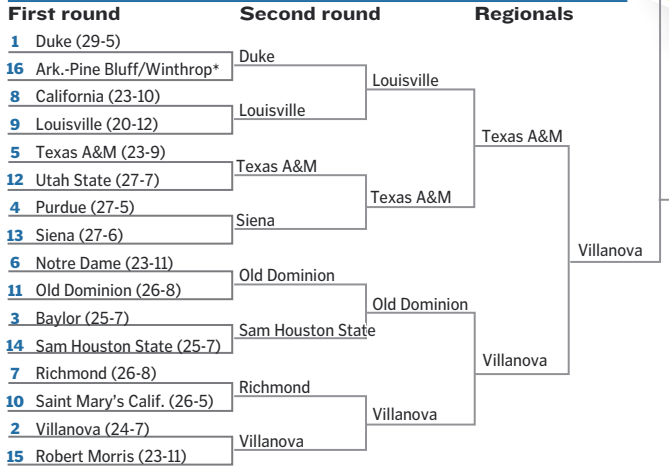

Dick Jerardi's bracket

EAST

SOUTH

*Play-in: Winthrop (19-13)

MIDWEST

WEST