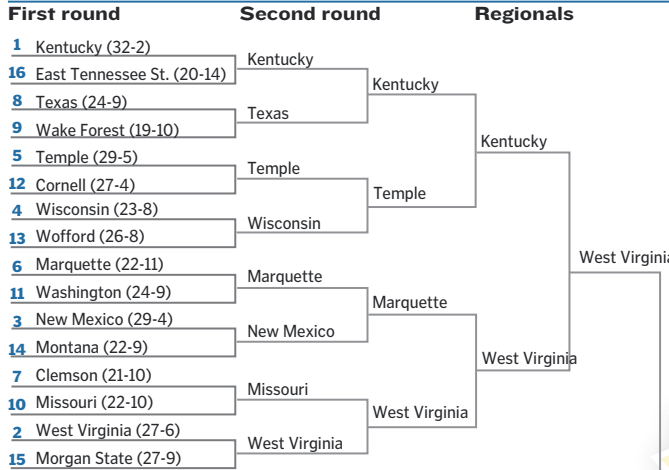

Dick Jerardi's bracket

EAST

SOUTH

*Play-in: Winthrop (19-13)

MIDWEST

WEST